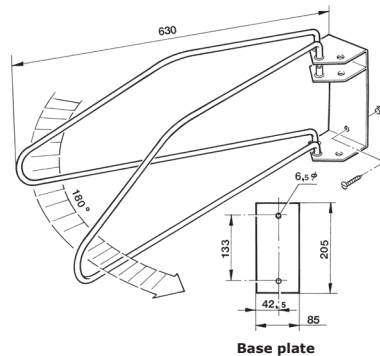

Wall System AW421

AW4211 AW4213

AW4212 with left stop AW4212 with right stop

Base plate

Base plate

- AW4211** Wall system for 1 article of clothing
- AW4213** Wall system for 3 articles of clothing

- AW4212R** Wall system for 2 articles of clothing *with right stop*
- AW4212L** Wall system for 2 articles of clothing *with left stop*

AW421 – Storage System for X-Ray Protective Clothing

The wall system with top marks for user-friendliness and storage space.

Up to three swivelling chrome bars offer you a range of operation of up to 180°. In order to create space in the room, a maximum of two bars can be folded to one side. The systems AW4212R (right) and AW4212L (left) differ in the side of the stop position. In the case of the system AW4213 for three aprons, the bars have to be spread to the right and the left side.

The base plate is painted in medico-white (RAL 9002), the swivel bars are chromeplated.

Technical Data

	AW4211	AW4212R	AW4212L	AW4213
Weight	1.2 kg	1.7 kg	1.7 kg	2.2 kg
Max. Load	12 kg	24 kg	24 kg	36 kg
Hanging Capacity	1*	2*	2*	3*
Dimensions (base plate)	205 x 85 mm	205 x 85 mm	205 x 85 mm	205 x 85 mm
Projection (swivel bar)	630 mm	630 mm	630 mm	630 mm
Colour	medico-white (RAL 9002)	medico-white (RAL 9002)	medico-white (RAL 9002)	medico-white (RAL 9002)